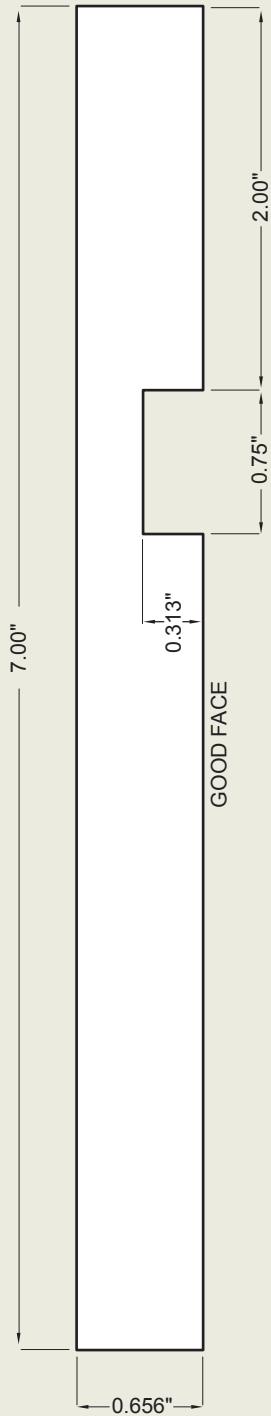

672 MORGAN AVENUE, BROOKLYN, NY 11222 718-246-2200 WWW.EXCLUSIVEDOOR.COM

### BASE

### CASING

### THE MITER COLLECTION

Casing: 5/8"x2-3/4" x 102" (8/6)

Base: 5/8"x7" x 192" (16')

Material: Pine (FJ primed)