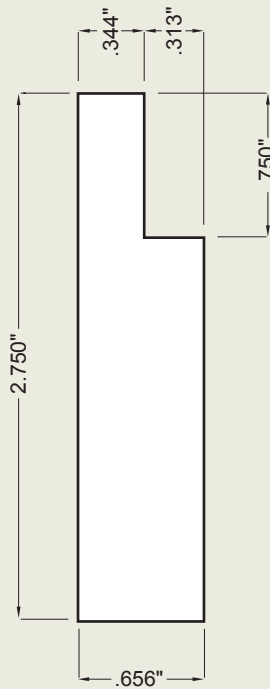

### BASE

### CASING

### THE MITER COLLECTION

Casing: 5/8"x2-3/4" x 102" (8/6)

Base: 5/8"x7" x 192" (16')

Material: Pine (FJ primed)