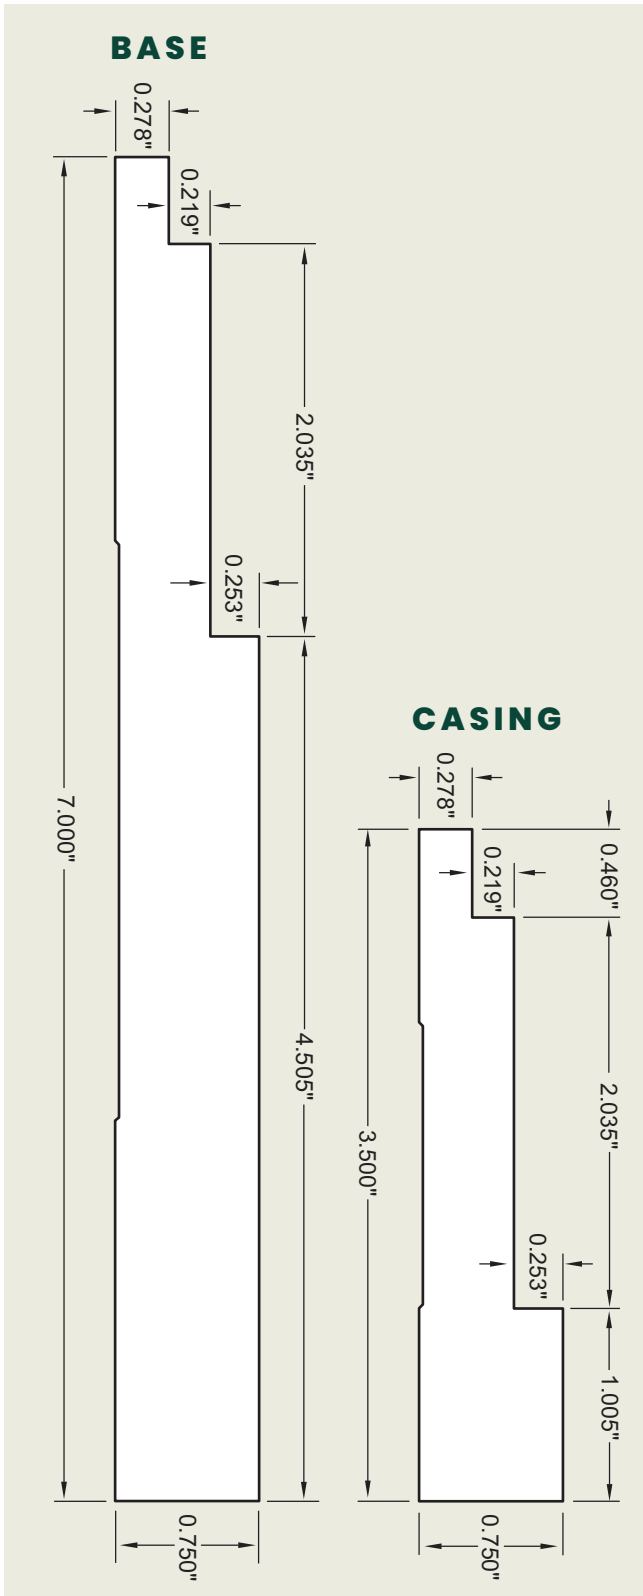

### THE 3 STEP COLLECTION

Casing: 3/4x3-1/2" x 102" (8' 6")

Base: 3/4x7" x 192" (16')

Material: FJ primed